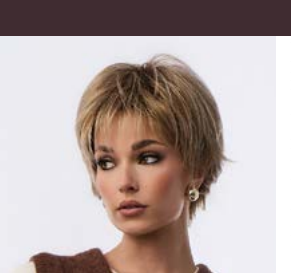

COLOUR SHOWN: NIJUEGR

COCO
AVAILABLE COLOURS
Blondes: Creamy Blonde, Creamy Toffee, Creamy Toffee-R, Frosti Blonde, Harvest Gold, Maple Sugar, Maple Sugar-R, Mochaccino-R, Spring Honey
Brunettes: Ginger Brown, Marble Brown, Toasted Brown
Grey: Sandy Silver, Silverstone