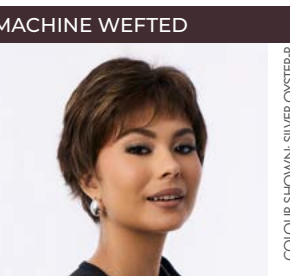

COLOUR SHOWN: COFFEE LATTE

ZOE
AVAILABLE COLOURS
Blondes: Creamy Blonde, Harvest Gold, Maple Sugar, Mochaccino, Spring Honey, Strawberry Swirl
Brunettes: Coffee Latte, Dark Chocolate, Ginger-H, Iced Mocha, Marble Brown
Red: Auburn Sugar
Grey: 60, Midnite Pearl, Sandy Silver, Silverstone