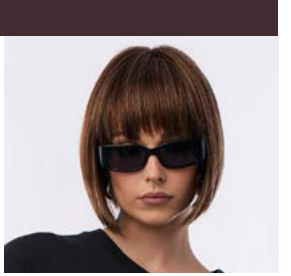

COLOUR SHOWN: IAZEBERRY