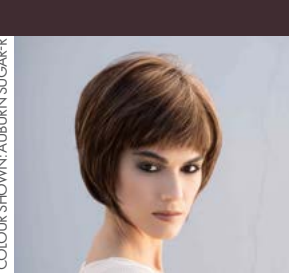

COLOUR SHOWN: AUBURN SUGAR