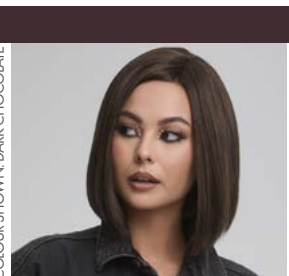

COLOUR SHOWN: DARK CHOCOLATE

KAI
AVAILABLE COLOURS
Blondes: Ice Blonde, Melted Marshmallow, Rose Gold-R
Brunettes: Ginger Brown, Marble Brown-LR
Reds: Plumberry Jam-LR
Pastel: Melted Ocean
Brunettes: Dark Chocolate, Ginger Brown, Marble Brown-R, Medium Brown, Spiced Brown, Tres Chocolate-R, Truffle Ribbon-R
Grey: 60, Sandy Silver, Silver Oyster-R, Silverstone
Pastel: Watermelon-R