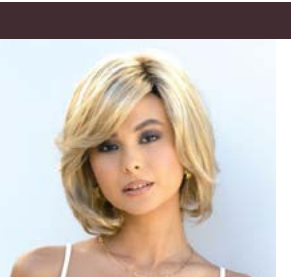

COLOUR SHOWN: CREAMY TOFFEE

AMAL
AVAILABLE COLOURS
Blondes: Creamy Blonde, Creamy Toffee-R, Spring Honey
Brunettes: Cappuccino, Coffee Latte
Grey: Silverstone