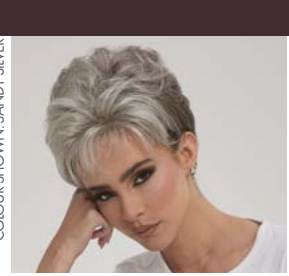

COLOUR SHOWN: SANDY SILVER

JOEY
AVAILABLE COLOURS
Blondes: Creamy Toffee, Frosti Blonde, Harvest Gold, Maple Sugar, Spring Honey, Strawberry Swirl
Brunettes: Ginger Brown, Marble Brown, Toasted Brown
Grey: Sandy Silver, Silverstone