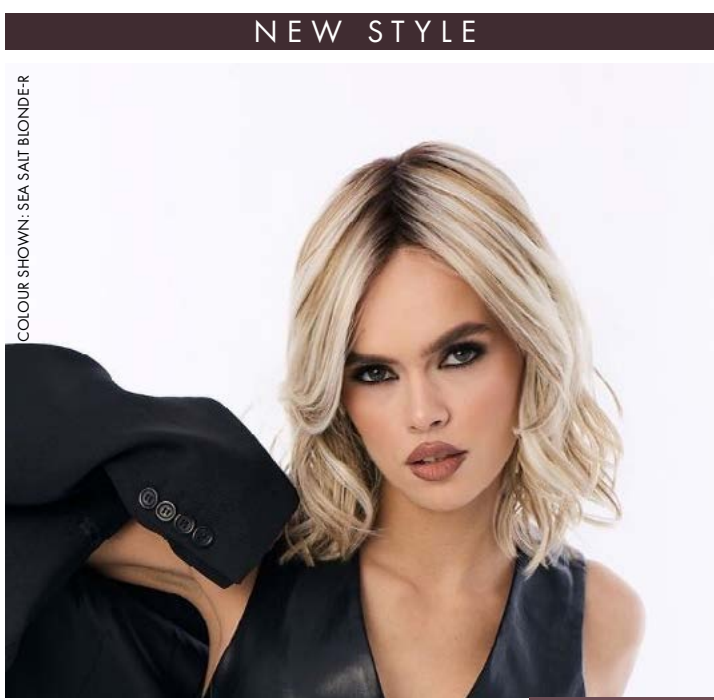

NEW STYLE

HEAT-FRIENDLY

LORYN
AVAILABLE COLOURS
Blondes: Creamy Toffee-R, Melted Marshmallow, Melted Sand, Milky Opal-R, Mochaccino-R, Rose Gold-R, Sandy Beige Blonde-R, Seasalt Blonde-R, White Rose Blonde-R
Brunettes: Caffè Misto-R, Dark Chocolate, Ginger Brown, Marble Brown-R, Tres Chocolate-R, Truffle Ribbon-R
Reds: Glazed Auburn-R
Grey: Greige-R, Silver Oyster-R, Silverstone, Snowy Umber-R