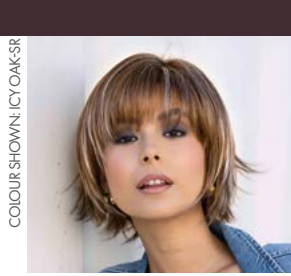

COLOUR SHOWN: ICY OAKSR

PAX
AVAILABLE COLOURS
Blondes: Champagne-R, Creamy Toffee-R, Ice Blonde, Icy Oak-Sr, Maple Sugar-R, Melted Marshmallow, Mochaccino-R, Rose Gold-R, Seashell Blonde-R, Shaded Amber, Spring Honey-T
Brunettes: Bronze Hazelnut-R, Brown Sable, Chocolate Frost, Dark Chocolate, Ginger Brown, Honey Brown-R, Marble Brown-R
Reds: Auburn Sugar-R, Maple Frost
Grey: Sandy Silver, Silverstone