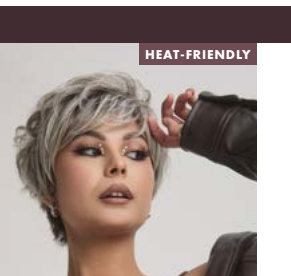

COLOUR SHOWN: SILVER OYSTER

LUCA
AVAILABLE COLOURS
Blondes: Champagne-R, Creamy Toffee-R, Ice Blonde, Melted Marshmallow, Milky Opal-R, Mochaccino-R, Rose Gold-R, Shaded Amber, Spring Honey, White Rose Blonde-R
Brunettes: Dark Chocolate, Ginger Brown, Marble Brown-R, Medium Brown, Spiced Brown, Tres Chocolate-R, Truffle Ribbon-R
Grey: 60, Sandy Silver, Silver Oyster-R, Silverstone
Pastel: Watermelon-R