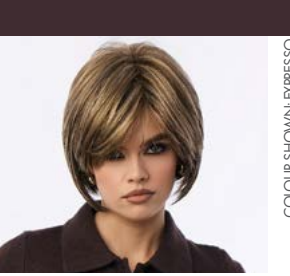

COLOUR SHOWN: CHOC FROST

AUDREY
AVAILABLE COLOURS
Blondes: Creamy Blonde, Creamy Toffee, Creamy Toffee-R, Maple Sugar, Maple Sugar-R, Mochaccino, Mochaccino-R, Nutmeg-R, Spring Honey, Vanilla Bean
Brunettes: Dark Chocolate, Ginger Brown, Ginger-H, Marble Brown, Toasted Brown
Pastel: Razberry Ice