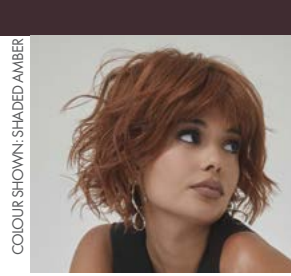

COLOUR SHOWN: SHADED AMBER

JOSS
AVAILABLE COLOURS
Blondes: Creamy Toffee-R, Ice Blonde, Melted Marshmallow, Mochaccino-R, Rose Gold-R, Shaded Amber, Spring Honey, White Rose Blonde-R
Brunettes: Dark Chocolate, Ginger Brown, Marble Brown-R
Grey: Silverstone
Pastel: Watermelon-R