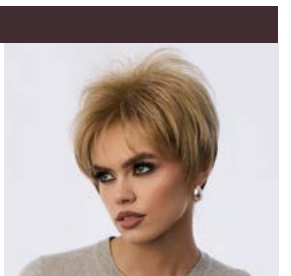

COLOUR SHOWN: VANILLA BEAN

SAMY
AVAILABLE COLOURS
Blondes: Creamy Toffee, Frosti Blonde, Maple Sugar, Mochaccino, Spring Honey, Vanilla Bean
Brunettes: Marble Brown
Grey: 60, Sandy Silver, Silverstone