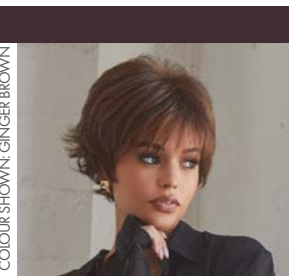

COLOUR SHOWN: GINGER BROWN

TYLER
AVAILABLE COLOURS
Blondes: Creamy Blonde, Creamy Toffee, Mochaccino, Spring Honey, Strawberry Swirl
Brunettes: Ginger Brown, Iced Mocha, Marble Brown
Reds: Auburn Sugar, Copper Glaze
Grey: Silverstone