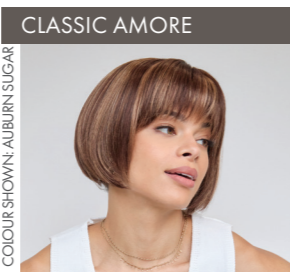

COLOUR SHOWN: AUBURN SUGAR

ERIN

AVAILABLE COLOURS

Blondes: Creamy Blonde, Creamy Toffee, Frosti Blonde, Gold Blonde, Harvest Gold, Maple Sugar, Mochaccino, Spring Honey

Brunettes: Dark Chocolate, Espresso, Toasted Brown, Coffee Latte, Ginger Brown, Marble Brown, Medium Brown

Reds: Auburn Sugar, Chestnut

Greys: Silverstone