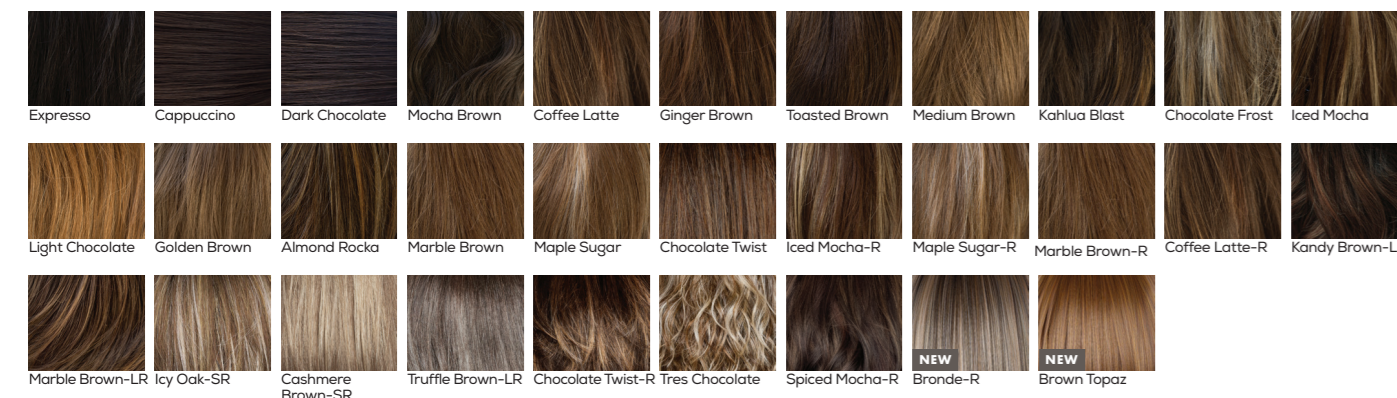

COLOUR CHART

BLONDES

BRUNETTES

REDS

GREYS

HUMAN HAIR

PASTELS

Aderans

T R E N D C O

Head Office & Mail Order
Sheridan House
114-116 Western Road
Hove
BN3 1DD
T: 01273 774 977
E: info@trendco.co.uk

Aderans Midlands
Unit 9, Barton Marina
Burton Upon Trent
Staffordshire
DE13 8AS
T: 0121 633 4280
E: midlands@trendco.co.uk

Aderans Hove
Sheridan House
114-116 Western Road
Hove
BN3 1DD
T: 01273 778 516
E: hove@trendco.co.uk

Trendco Liverpool (The Wiggins)
119 Penny Lane
Liverpool
L18 1DF
T: 0151 733 5826
E: liverpool@trendco.co.uk

**Aderans London/
The London Hair Clinic**
27-28 Eastcastle Street
London
W1W 8DH
T: 0207 221 2646
E: london@trendco.co.uk

Trendco Manchester
3rd Floor, Lloyds House
18 Lloyd Street
Manchester
M2 5WA
T: 0161 834 6151
E: manchester@trendco.co.uk

Trendco Nottingham
Suite 1A, The Hub
40 Friar Lane
Nottingham
NG1 6DQ
T: 0115 947 5316
E: nottingham@trendco.co.uk

**Aderans Edinburgh
(AGA Studios)**
Garden Level,
Orchard Brae House
30 Queensferry Rd
Edinburgh
EH4 2HS
T: 0131 556 7057
E: edinburgh@trendco.co.uk

f /Trendcowigs
@aderans_trendcowigs
X @Trendcowigs

aderansuk.com
aderanshaircentre.co.uk

WIG BASES

The Amore collection is available in a number of different caps, each produced with your comfort in mind! Within this brochure there is truly something for everybody.