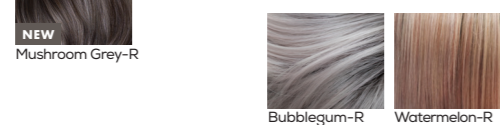

COLOUR CHART

BLONDES

BRUNETTES

REDS

GREYS

HUMAN HAIR

PASTELS

Aderans

T R E N D C O

Head Office & Mail Order
Sheridan House
114-116 Western Road
Hove
BN3 1DD
T: 01273 774 977
E: info@trendco.co.uk

Aderans Midlands
Unit 9, Barton Marina
Burton Upon Trent
Staffordshire
DE13 8AS
T: 0121 633 4280
E: midlands@trendco.co.uk

Aderans Hove
Sheridan House
114-116 Western Road
Hove
BN3 1DD
T: 01273 778 516
E: hove@trendco.co.uk

Trendco Liverpool (The Wiggins)
119 Penny Lane
Liverpool
L18 1DF
T: 0151 733 5826
E: liverpool@trendco.co.uk

**Aderans London/
The London Hair Clinic**
27-28 Eastcastle Street
London
W1W 8DH
T: 0207 221 2646
E: london@trendco.co.uk

Trendco Manchester
3rd Floor, Lloyds House
18 Lloyd Street
Manchester
M2 5WA
T: 0161 834 6151
E: manchester@trendco.co.uk

Trendco Nottingham
Suite 1A, The Hub
40 Friar Lane
Nottingham
NG1 6DQ
T: 0115 947 5316
E: nottingham@trendco.co.uk

**Aderans Edinburgh
(AGA Studios)**
Garden Level,
Orchard Brae House
30 Queensferry Rd
Edinburgh
EH4 2HS
T: 0131 556 7057
E: edinburgh@trendco.co.uk

f /Trendcowigs
@aderans_trendcowigs
X @Trendcowigs

aderansuk.com
aderanshaircentre.co.uk

WIG BASES

The Amore collection is available in a number of different caps, each produced with your comfort in mind! Within this brochure there is truly something for everybody.